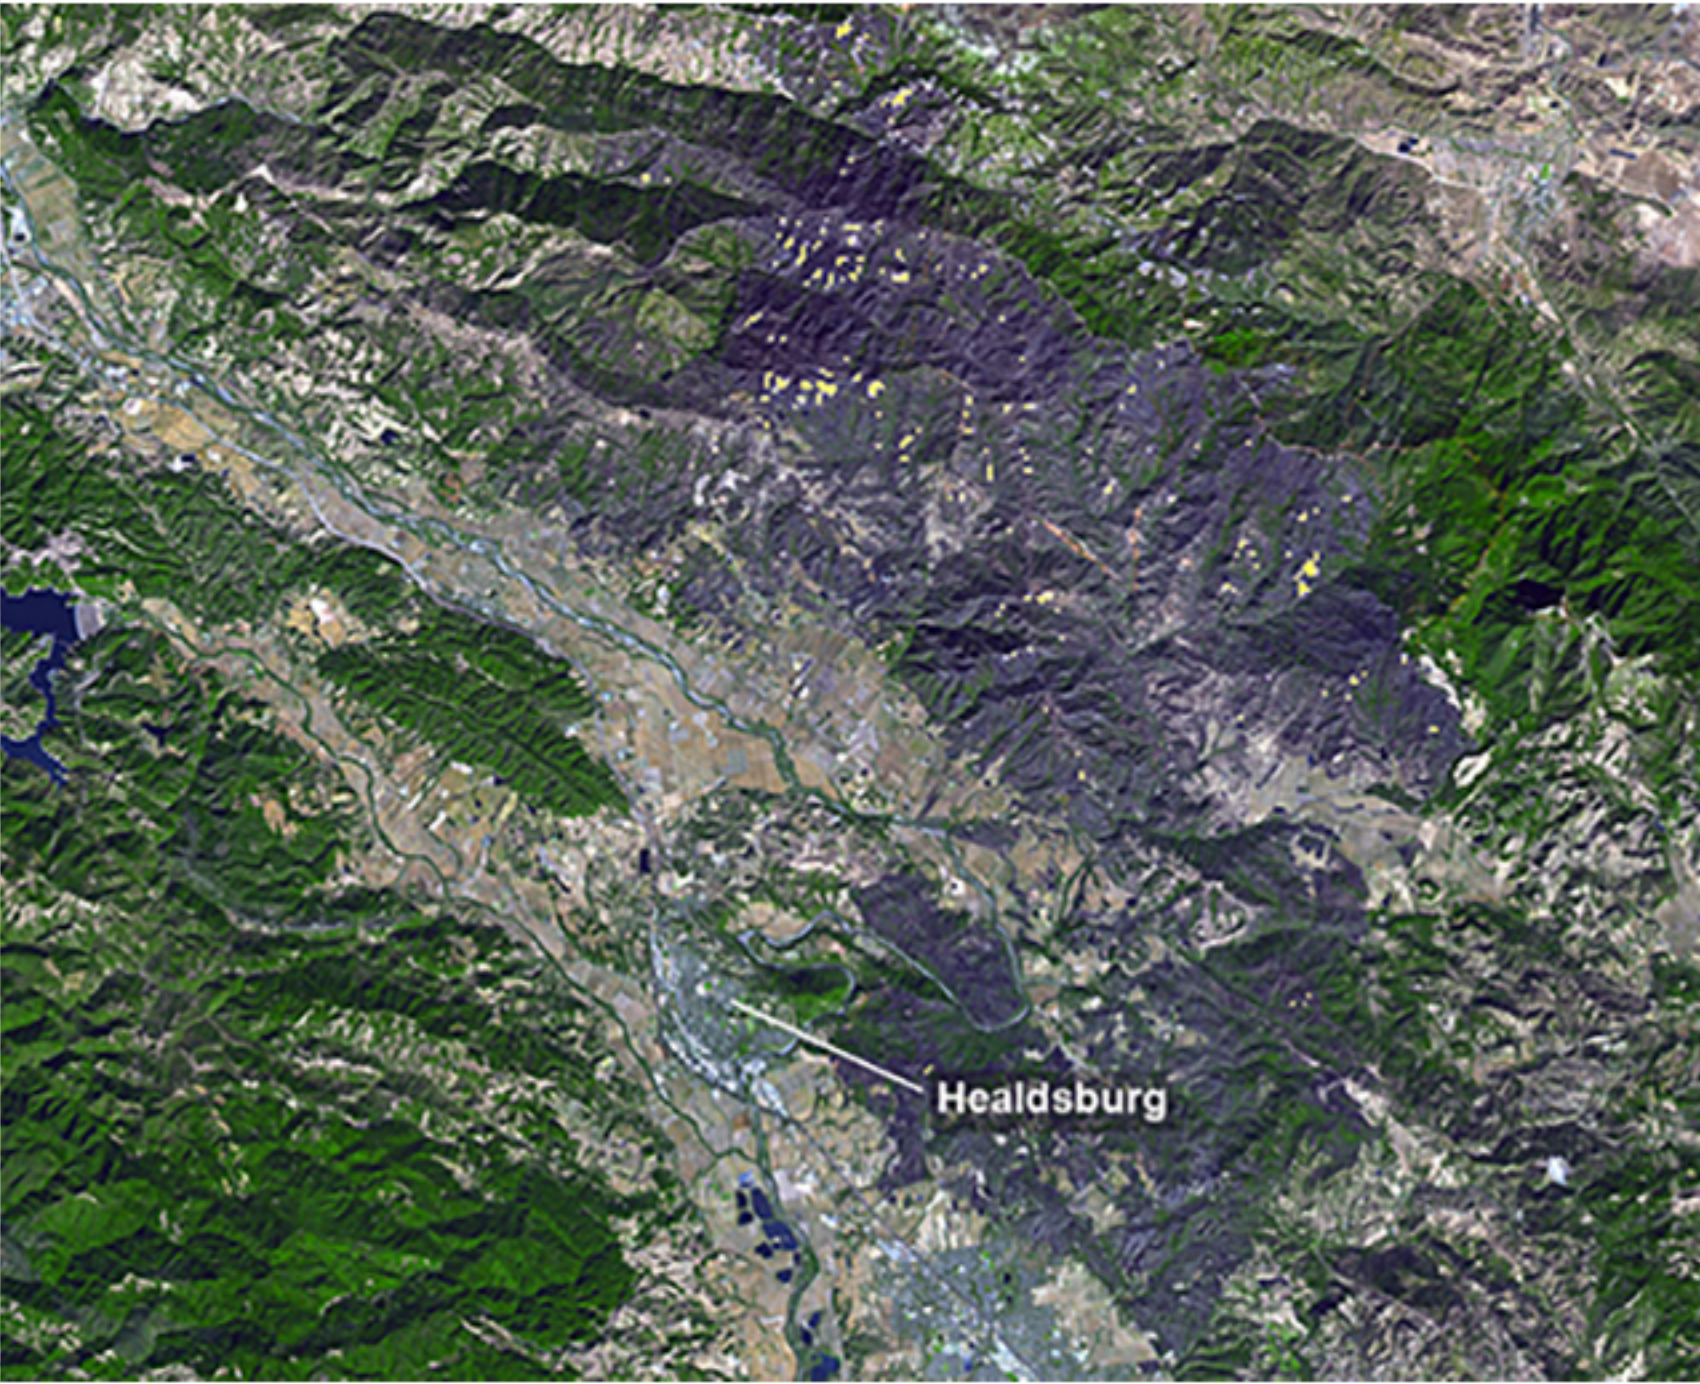

CALFIRE MAP of Kincadee fire to left

NASA map to below right

We are located on the left map at Del Rio Woods on Fitch Mtn. Outside of Healdsburg CA